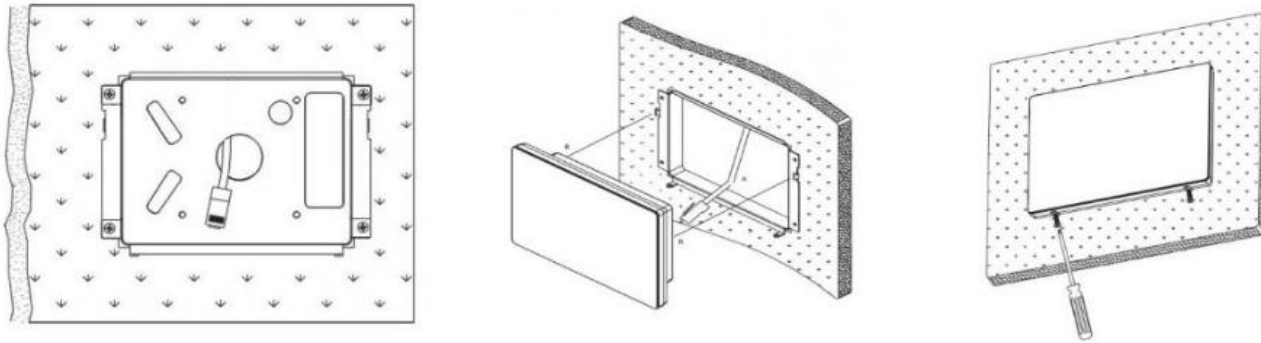

OVERVIEW

The 7-inch capacitive touch screen panel is a sleek and intuitive wall-mounted interface designed as a display companion for the DALION system. It enables users to interact with dashboards created in DALION views for visualization and control of room lighting. This panel can serve as a replacement for standard wall switches, offering a modern and customizable lighting control experience.

KEY FEATURES

- ✓ Display: 7-inch capacitive touch screen with a responsive interface.
- ✓ Integration: Compatible with the DALION lighting system for DALI lighting control.
- ✓ Interface: Displays dashboards created in DALION views for room lighting management.
- ✓ Mounting: Wall-mount design for various installations.
- ✓ Connectivity: Wired and wireless options.
- ✓ Power Options: Can be powered via 24VDC or Power over Ethernet (PoE).
- ✓ Switch Replacement: Alternative to traditional wall switches.

APPLICATIONS

- Office buildings
- Hotels
- Smart homes
- Commercial lighting control
- Educational institutions

TECHNICAL SPECIFICATIONS

- Screen Size: 7 inches
- Capacitive multi-touch
- Fast multi-core processor
- In-wall flush mount
- 24VDC or PoE
- Wired Ethernet and Wi-Fi
- Indoor use only

IN-WALL FLUSH MOUNT **INSTALLATION**

SPECIFICATIONS

Power supply	12VDC-36VDC or POE
Dimension	182 x 121 x 25 mm (L x W x H)
Fixation	In-wall mount
Wi-Fi	2.4 GHz
Ethernet	1, RJ45 port with POE
Operating temperature	Indoor use only